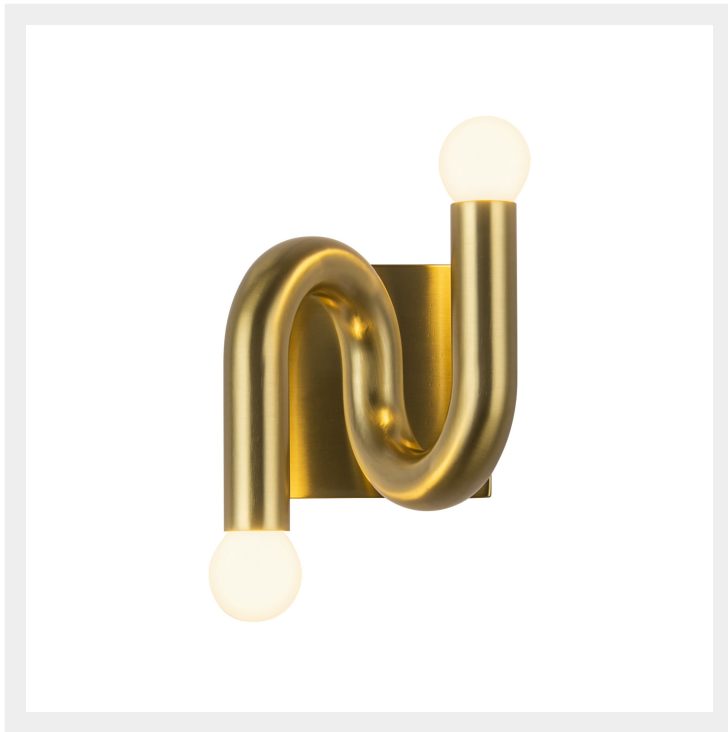

SADIE WV420206

FIXTURE DIMENSIONS	W5-1/2" x H6" x E5-1/2"
HEIGHT FROM CENTER	2-3/4"
EXTENSION	5-1/2"
LIGHT SOURCE	Socket
LAMP TYPE	E12
MAX WATTAGE	40W
BULB QTY	2
BULBS INCLUDED	No
VOLTAGE	120V
MATERIAL	Aluminum + Steel
ILLUMINATION DIRECTION	Omni-directional
INSTALL OPTIONS	Wall Mount, Up or Down
LOCATION	Damp
CANOPY DIMENSIONS	W4-3/4" x H4-3/4" x E7/8"
PAINT FINISH	BG01; MB01;

[D - Diameter, L - Length, W - Width, H - Height, E - Extension]

AVAILABLE FINISHES:

WV420206BG
Brushed Gold

WV420206MB
Matte Black

*For complete warranty terms, please visit: www.aloralighting.com/warranty